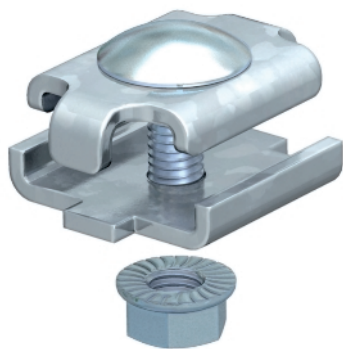

## Connector

Screwed version of joint connector for mesh cable trays.

**Type**

**GSV 34 G**

Pack.	Weight	Item No.
pcs	kg/100 pcs.	

20	3,000	6016596
----	-------	---------

**St** Steel

**G** Electrogalvanised

**Dimensions**