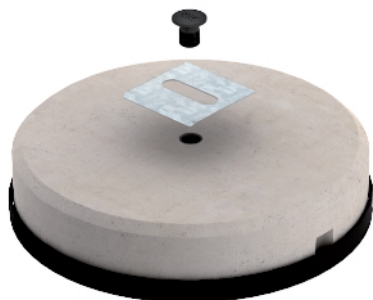

## Tray fastening system set 16 kg with TrayFix large

- Mounting system for the fastening of mesh cable trays and cable trays on FangFix stone e.g. cable routing on a flat roof.
- Adapted to OBO cable tray systems MKSM, SKSM and IKSM
- Adapted to OBO mesh cable tray systems with a minimum width of 100 mm
- Set consisting of TrayFix mounting adapter and concrete block including base for FangFix-System 16 kg

Type	From tray width mm	Pack. pcs	Weight kg/100 pcs.	Item No.
TrayFix-16-L	100	1	1700,000	5403098

### Dimensions