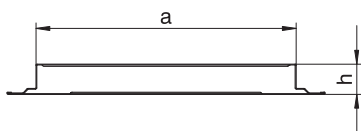

Technical data sheet

Connection shackle, height 28 mm

Item no. 7400966

Duct connectors for conductive mounting of screed-covered underfloor installation duct.

St	Steel
FS	Strip galvanised

Master data

Item no.	7400966
Type	VL 25028E
Description 1	Connection shackle
Description 2	conductive
Dimension	50x250x28
Material	Steel
Material symbol	St
Surface	Strip galvanised
Surface to DIN	DIN EN 10346
Surface symbol	FS
Smallest sales unit (VG)	1,00 Piece
Weight	32,30 kg/100 pc.

Technical data

Width	250,00 mm
Height	28,00 mm
Dimension a	250,00 mm
Dimension h	28,00 mm
Version	Strap
Floor plate	<input checked="" type="checkbox"/>
Seal installation option	<input type="checkbox"/>
Suitable for expansion joint	<input checked="" type="checkbox"/>
Trunking height	28,00 mm
With equipotential bonding	<input checked="" type="checkbox"/>