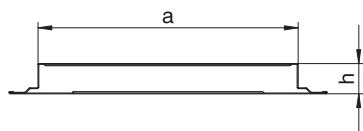

## Connection shackle, height 38 mm

Item no. 7400968

Duct connectors for conductive mounting of screed-covered underfloor installation duct.

<b>St</b>	Steel
<b>FS</b>	Strip galvanised

### Master data

Item no.	7400968
Type	VL 25038E
Description 1	Connection shackle
Description 2	conductive
Dimension	50x250x38
Material	Steel
Material symbol	St
Surface	Strip galvanised
Surface to DIN	DIN EN 10346
Surface symbol	FS
Smallest sales unit (VG)	1,00 Piece
Weight	33,10 kg/100 pc.

### Technical data

Width	250,00 mm
Height	38,00 mm
Dimension a	250,00 mm
Dimension h	38,00 mm
Version	Strap
Floor plate	<input checked="" type="checkbox"/>
Seal installation option	<input type="checkbox"/>
Suitable for expansion joint	<input checked="" type="checkbox"/>
Trunking height	38,00 mm
With equipotential bonding	<input checked="" type="checkbox"/>