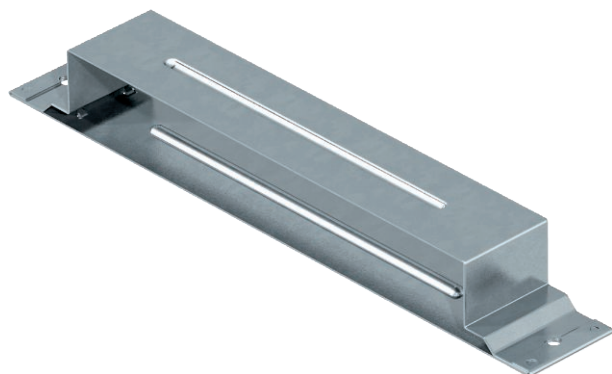

## Connection shackle, height 38 mm

Item no. 7400968

Duct connectors for conductive mounting of screed-covered underfloor installation duct.

<b>St</b>	Steel
<b>FS</b>	Strip galvanised

### Master data

Item no.	7400968
Type	VL 25038E
Description 1	Connection shackle
Description 2	conductive
Dimension	50x250x38
Material	Steel
Material symbol	St
Surface	Strip galvanised
Surface to DIN	DIN EN 10346
Surface symbol	FS
Smallest sales unit (VG)	1,00 Piece
Weight	33,10 kg/100 pc.

### Technical data

Width	250,00 mm
Height	38,00 mm
Dimension a	250,00 mm
Dimension h	38,00 mm
Version	Strap
Floor plate	<input checked="" type="checkbox"/>
Seal installation option	<input type="checkbox"/>
Suitable for expansion joint	<input checked="" type="checkbox"/>
Trunking height	38,00 mm
With equipotential bonding	<input checked="" type="checkbox"/>