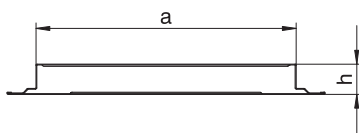

Technical data sheet

Connection shackle, height 28 mm

Item no. 7400972

Duct connectors for conductive mounting of screed-covered underfloor installation duct.

St	Steel
FS	Strip galvanised

Master data

Item no.	7400972
Type	VL 35028E
Description 1	Connection shackle
Description 2	conductive
Dimension	50x350x28
Material	Steel
Material symbol	St
Surface	Strip galvanised
Surface to DIN	DIN EN 10346
Surface symbol	FS
Smallest sales unit (VG)	1,00 Piece
Weight	36,80 kg/100 pc.

Technical data

Width	350,00 mm
Height	28,00 mm
Dimension a	350,00 mm
Dimension h	28,00 mm
Version	Strap
Floor plate	<input checked="" type="checkbox"/>
Seal installation option	<input type="checkbox"/>
Suitable for expansion joint	<input checked="" type="checkbox"/>
Trunking height	28,00 mm
With equipotential bonding	<input checked="" type="checkbox"/>