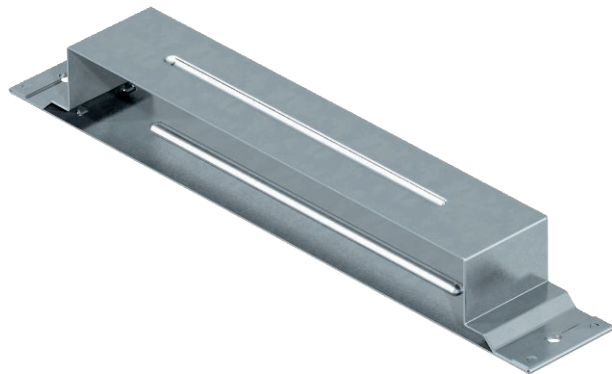

Technical data sheet

Connection shackle, height 38 mm

Item no. 7400974

Duct connectors for conductive mounting of screed-covered underfloor installation duct.

St	Steel
FS	Strip galvanised

Master data

Item no.	7400974
Type	VL 35038E
Description 1	Connection shackle
Description 2	conductive
Dimension	50x350x38
Material	Steel
Material symbol	St
Surface	Strip galvanised
Surface to DIN	DIN EN 10346
Surface symbol	FS
Smallest sales unit (VG)	1,00 Piece
Weight	40,40 kg/100 pc.

Technical data

Width	350,00 mm
Height	38,00 mm
Dimension a	350,00 mm
Dimension h	38,00 mm
Version	Strap
Floor plate	<input checked="" type="checkbox"/>
Seal installation option	<input type="checkbox"/>
Suitable for expansion joint	<input checked="" type="checkbox"/>
Trunking height	38,00 mm
With equipotential bonding	<input checked="" type="checkbox"/>