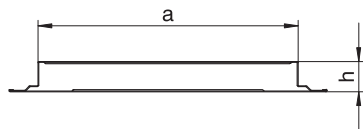

Technical data sheet

Connection shackle, height 38 mm

Item no. 7400974

Duct connectors for conductive mounting of screed-covered underfloor installation duct.

St	Steel
FS	Strip galvanised

Master data

Item no.	7400974
Type	VL 35038E
Description 1	Connection shackle
Description 2	conductive
Dimension	50x350x38
Material	Steel
Material symbol	St
Surface	Strip galvanised
Surface to DIN	DIN EN 10346
Surface symbol	FS
Smallest sales unit (VG)	1,00 Piece
Weight	40,40 kg/100 pc.

Technical data

Width	350,00 mm
Height	38,00 mm
Dimension a	350,00 mm
Dimension h	38,00 mm
Version	Strap
Floor plate	<input checked="" type="checkbox"/>
Seal installation option	<input type="checkbox"/>
Suitable for expansion joint	<input checked="" type="checkbox"/>
Trunking height	38,00 mm
With equipotential bonding	<input checked="" type="checkbox"/>